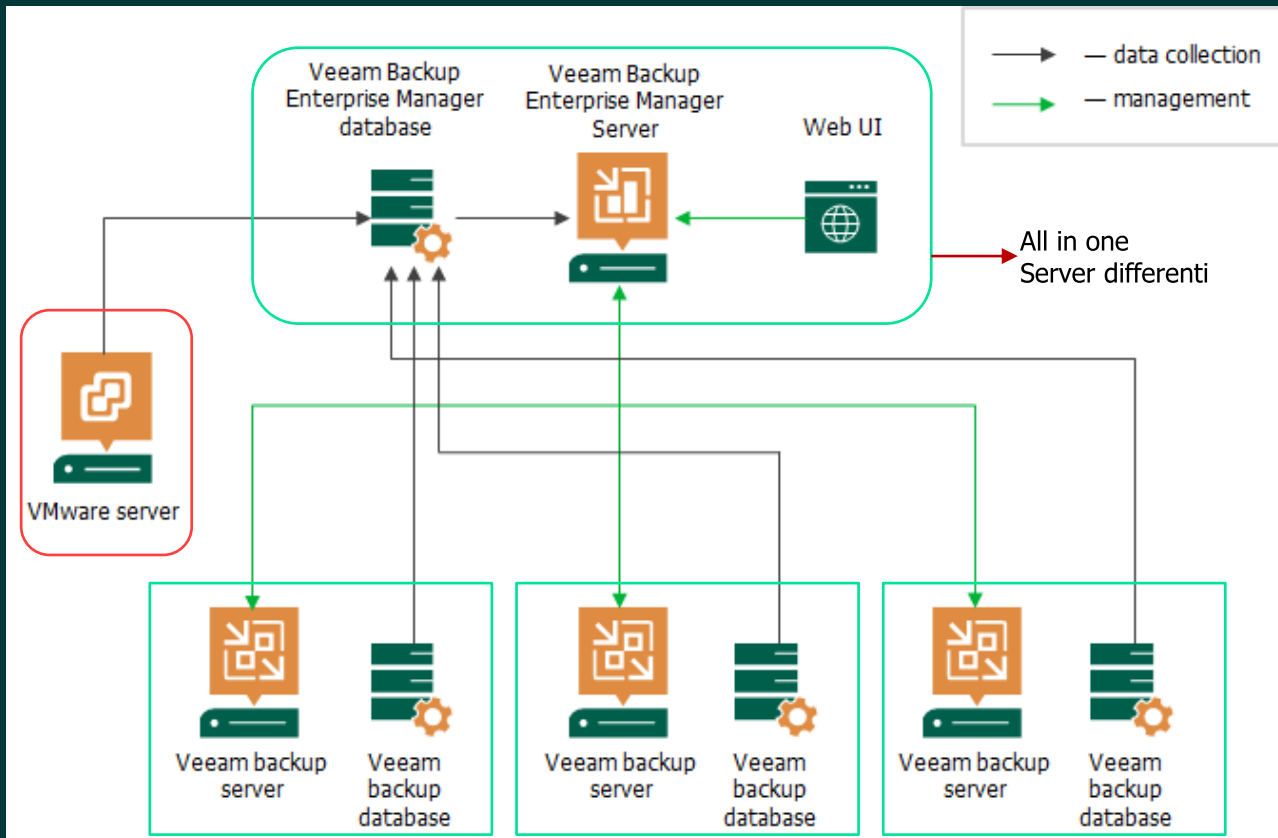

How EM works