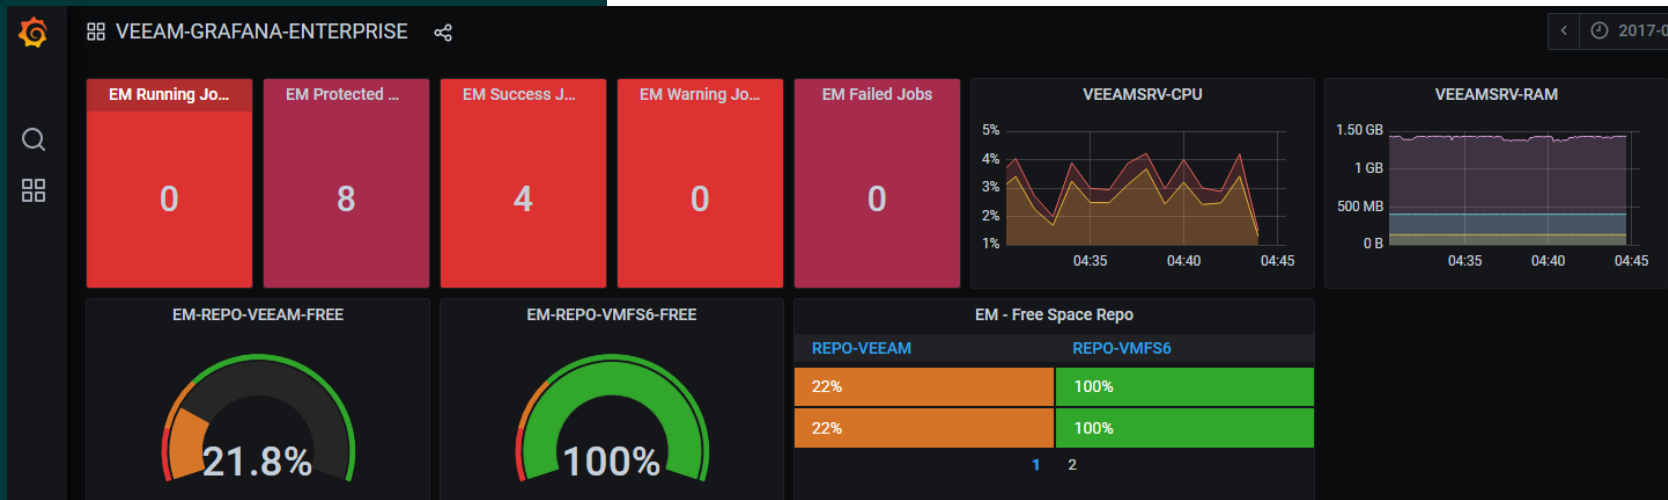

RESTFUL API

Thanks to Jorge De La Cruz